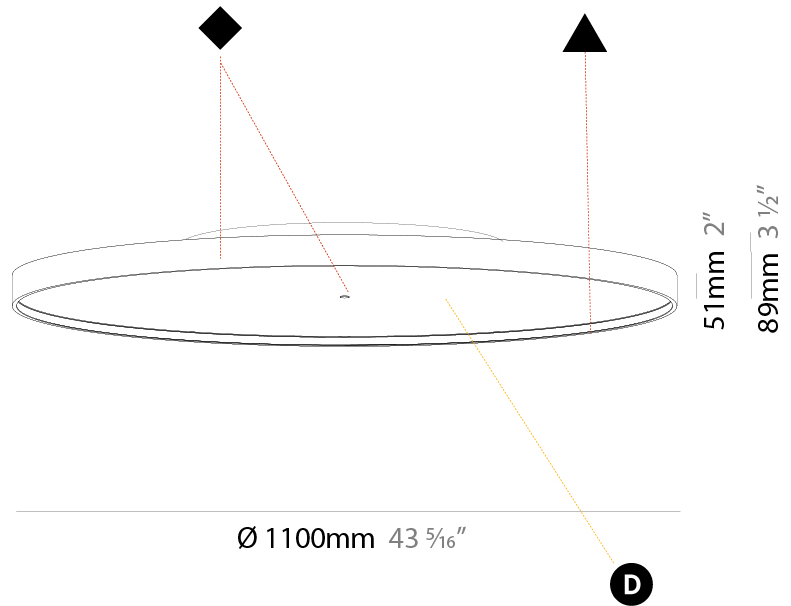

GENERAL

Series: Sign Diva
Subseries: Sign Diva Korona
Brand: Prolicht
Division: Architectural
Mounting Type: Surface
Mounting Location: Ceiling
Subcategory: Ambient

PHYSICAL

Shape: Round
Diameter (mm): 1100
Diameter (in): 43 ⁵/₁₆
Height (mm): 89
Height (in): 3 ¹/₂
Light Distribution: Direct
Weight (kg): 18.835
Weight (lbs): 41.524
Diffuser: [PMMA - Opal/Micro-Prism/Sparkling Secret/Vintage Industrial](#)
Fixture Finish: [SSR / BKV / CWI / CRY / HAB / UFT / ITA / RUA / FTG / MYG / LOD / PUS / FRO / FUP / KIA / POP / BLS / SPG / MEY / GOH / GUM / CHC / COM / ABZ / JAG / OBR / MOS / ROR](#)
Fixture Material: [Extruded Aluminum / Steel](#)

ELECTRICAL

Lamp Type: LED (Zhaga Standard)
Input Wattage (W): 169.4
Total Output Wattage (W): 134
Dimming: [Tri-Mode (Non-Dimming and Phase Dimming (120Vac only) and 0-10V Dimming)](#)
Driver Included: Yes
Driver Location: Integrated
Driver Type: Constant Current - Universal
Driver Class: Class 2
Input Voltage (V): 120 - 277
Constant Current (mA): 600

LED

[Color Temperature (°K): 3000 / 3500 / 4000](#)
Max. Delivered Lumen (lm): 19520 / 19933 / 20340
CRI: >90 CRI
Lamp Life (hrs): 50000

OPTICAL

RATINGS AND CERTIFICATIONS

Certified By: Certified for North American Standards
IP rating: IP20